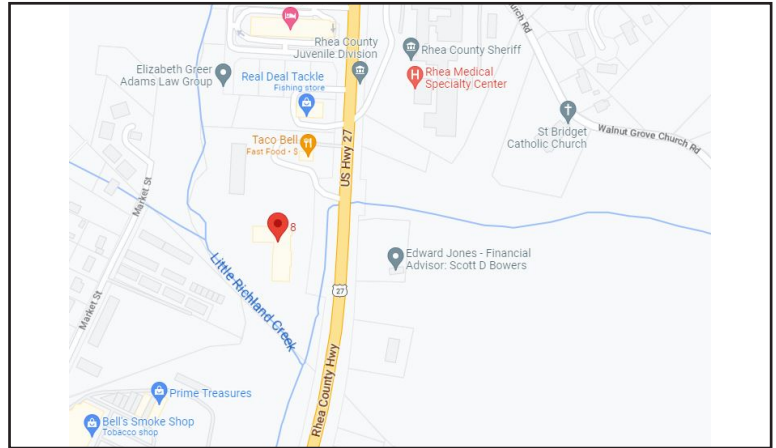

USA Dayton is conveniently located on Rhea County Highway, less than 2 miles away from Rhea Medical Center. There is easy access to the building with ample parking.

Traveling from US 27 South:

Take US-27 N to Dayton.

The USA office is on the left in the same complex as Subway (behind the Taco Bell).

Traveling from I-75 North (Athens area):

Take I-75 S. to exit 49 (TN-30) toward Athens/Decatur.

Turn right onto Decatur Pike/TN-30 and follow for about 20 miles.

Turn right onto White Oak Rd.

Turn left onto US-27 and the USA office is 1.8 miles on the right.

Traveling from US-30 East:

Take US-30 W. toward Dayton.

Turn left onto TN State Rte 378/Access Road.

Slight merge onto US-27 N.

The USA office is on the left in the same complex as Subway (behind the Taco Bell).